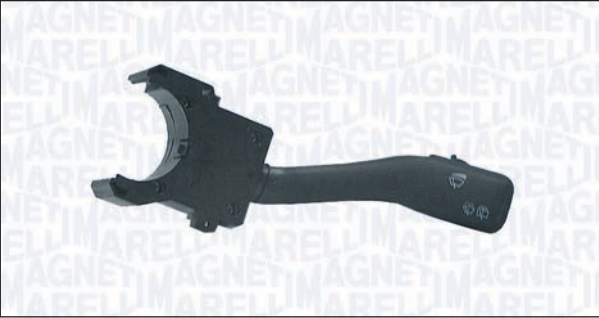

DA50090 000050090010

	PIN	
	10	

AUDI	
A3 (8L1)	09/96 → 05/03
A6 (4B2, C5)	01/97 → 01/05
A6 Avant (4B5, C5)	12/97 → 01/05
FORD	
GALAXY (WGR)	05/92 → 05/06
SKODA	
FABIA (6Y2)	08/99 → 03/08
FABIA Combi (6Y5)	04/00 → 12/07
FABIA Tre volumi (6Y3)	10/99 → 12/07
OCTAVIA (1U2)	09/96 → 12/10
OCTAVIA Combi (1U5)	07/98 → 12/10
VOLKSWAGEN	
BORA Station wagon (1J6)	05/99 → 05/05
GOLF IV (1J1)	08/97 → 04/08
GOLF IV Cabriolet (1E7)	06/98 → 06/02
GOLF IV Variant (1J5)	05/99 → 06/06
PASSAT Station wagon (3B5)	05/97 → 12/01
PASSAT Variant (3B6)	11/00 → 08/05
SHARAN (7M8, 7M9, 7M6)	09/95 → 03/10