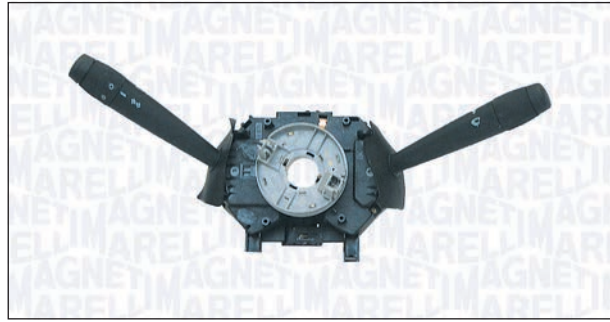

PIN

28

FIAT

PALIO (178BX) 04/96 →

PALIO Weekend (178_) 04/96 →

SIENA (178_) 04/96 → 12/09

STRADA Pick-up (178_) 06/99 → 12/06

DA43195

000043195010