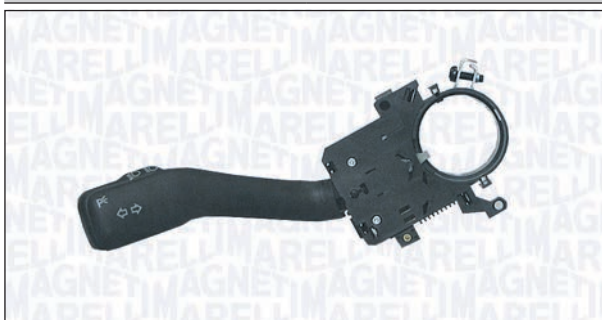

i **PIN**

11

AUDI

A2 (8Z0)	02/00 → 08/05
A3 (8L1)	09/96 → 05/03
A6 (4B2, C5)	01/97 → 01/05
A6 Avant (4B5, C5)	12/97 → 01/05
ALLROAD (4BH, C5)	05/00 → 08/05
TT (8N3)	10/98 → 06/06
TT Roadster (8N9)	10/99 → 06/06

SEAT

ALHAMBRA (7V8, 7V9)	04/96 → 03/10
LEON (1M1)	11/99 → 06/06

DA50099 **00050099010**