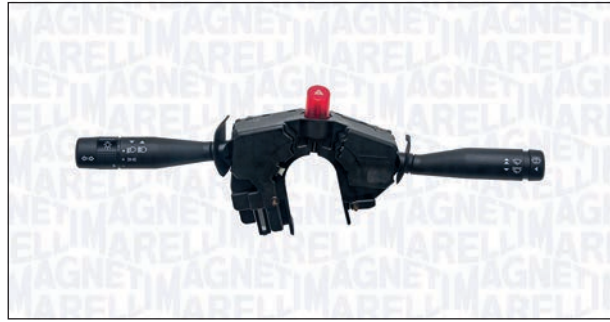

PIN

20

FORD

ESCORT '91 Express (AVL) 07/90 → 12/94

ESCORT V (GAL) 07/90 → 12/92

ESCORT V Cabriolet (ALL) 07/90 → 12/92

ESCORT V Station wagon (GAL, AVL) 07/90 → 12/92

ESCORT VI (GAL) 09/92 → 01/95

ESCORT VI Cabriolet (ALL) 12/92 → 01/95

ESCORT VI Station wagon (GAL) 09/92 → 01/95

ESCORT VI Tre volumi (GAL) 08/93 → 01/95

ESCORT VII (GAL, AAL, ABL) 01/95 → 10/98

ESCORT VII Cabriolet (ALL) 02/95 → 08/00

ESCORT VII Station wagon (GAL, ANL) 01/95 → 02/99

ESCORT VII Tre volumi (GAL, AFL) 01/95 → 02/99

ORION III (GAL) 07/90 → 12/93

DA50166

000050166010