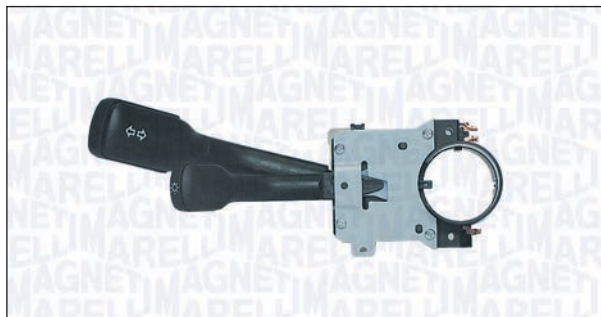

DA50087 00050087010

<i>i</i>	PIN	

	10	

AUDI

80 (89, 89Q, 8A, B3)	06/86 → 10/91
80 (8C, B4)	09/91 → 12/94
80 Avant (8C, B4)	09/91 → 01/96
90 (89, 89Q, 8A, B3)	04/87 → 09/91
100 (44, 44Q, C3)	08/82 → 07/91
100 (4A, C4)	12/90 → 07/94
100 Avant (44, 44Q, C3)	08/82 → 11/90
100 Avant (4A, C4)	12/90 → 07/94
200 (44, 44Q)	08/83 → 12/91
200 Avant (44, 44Q)	09/83 → 12/91
CABRIOLET (8G7, B4)	05/91 → 08/00
COUPE (89, 8B)	10/88 → 12/96
V8 (44_, 4C_)	10/88 → 02/94