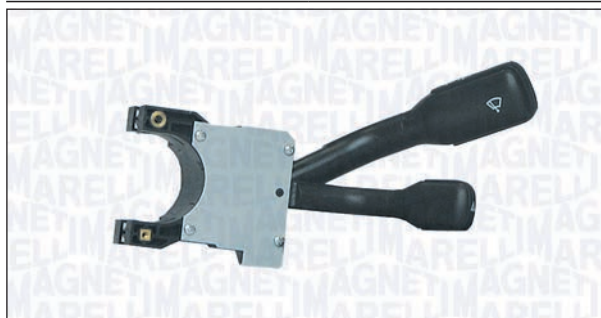

DA50088 00050088010

<i>i</i>	PIN	

	13	

AUDI

80 (89, 89Q, 8A, B3)	06/86 → 10/91
90 (89, 89Q, 8A, B3)	04/87 → 09/91
100 (44, 44Q, C3)	08/82 → 07/91